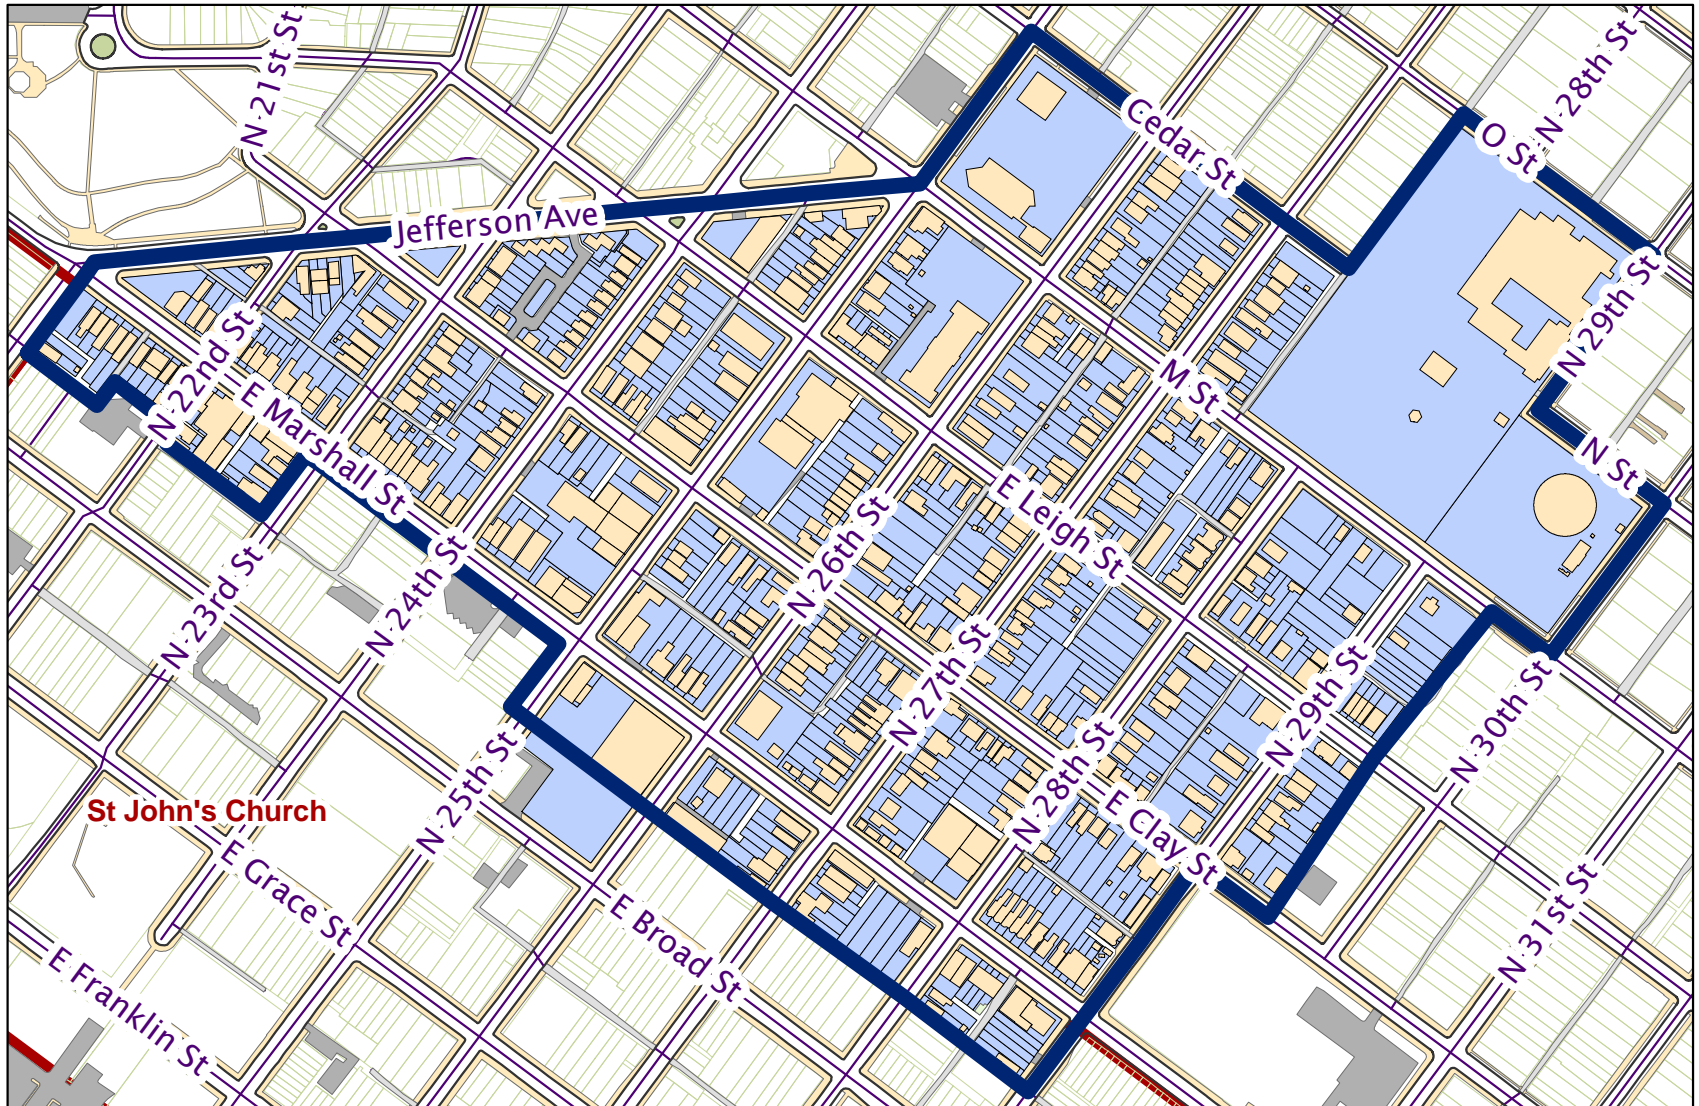

Church Hill North City Old & Historic District

Date of designation: May 29, 2007

City of Richmond, VA
Geographic Information Systems

1. **Legend**
2. Church Hill North Old and Historic District
   - **District Structures**
   - <all other values>
   - **SubType**
   - building
   - ruins or foundation
   - District Parcels
   - **Transportation Surface**
   - **SubType**
   - alley
   - bridge
   - driveway
   - median
   - overpass
   - parking
   - sidewalk
   - City Old & Historic Districts, 1:24000

1 inch equals 403 feet